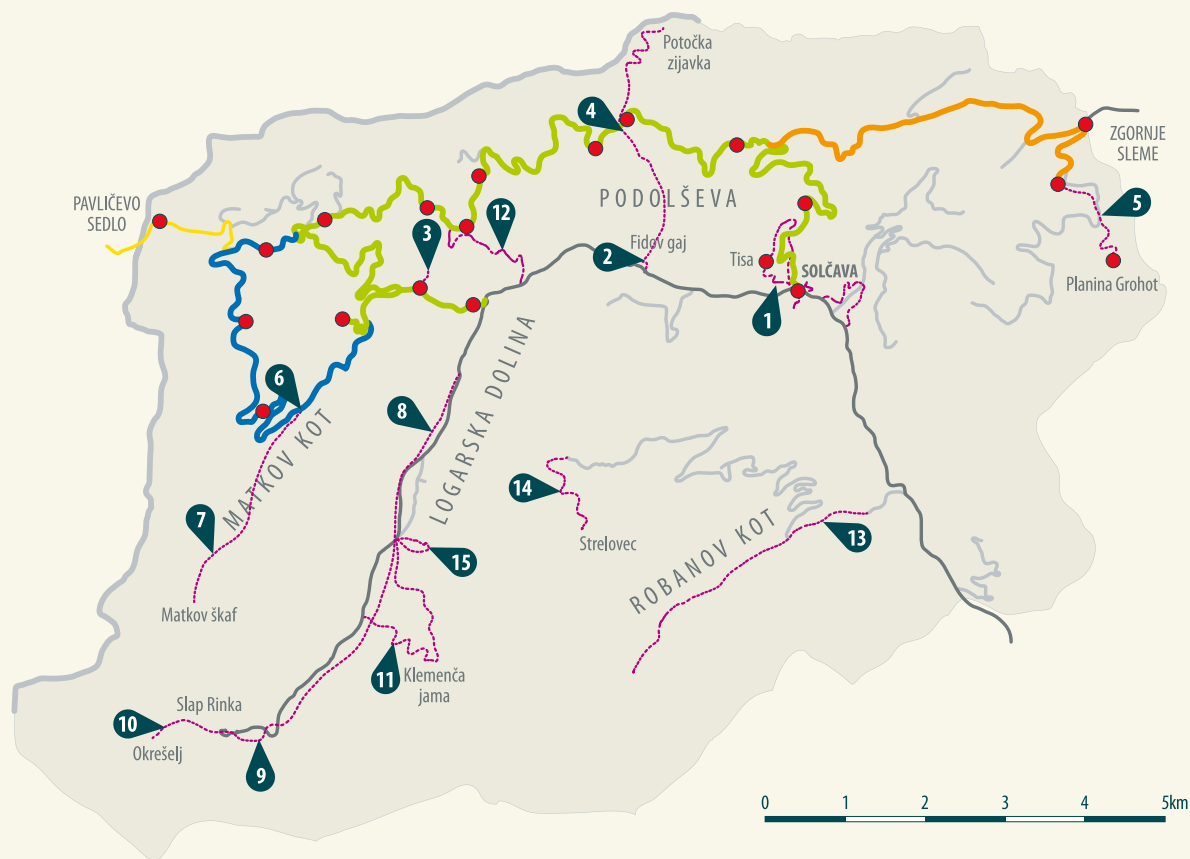

Thematic, walking and easy mountain trails

- | Themed trail | Walking trail | Easy mountain trail |
|--|---|---------------------|
| 1. Themed trail to the Solčava Yew tree | 10. Mountain trail to the Okrešelj mountain | |
| 2. Fida's grove themed trail | 11. Mountain trail to the Klemenča cave | |
| 3. The Šikančeva zijavka themed trail | 12. Trail to the spring of mineral water – the Bear trail | |
| 4. Themed trail to Potočka zijavka | 13. Trail to Robanov kot | |
| 5. Trail to the Grohot mountain pasture | 14. Mountain trail to the Strelavec mountain | |
| 6. Matkov kot mountain trail | 15. Themed trail Fairytale forest | |
| 7. Matkov škaf mountain trail | | |
| 8. Themed trail through the Logar Valley | | |
| 9. Trail to the Rinka waterfall | | |

KEY:

- SPC – Solčava panoramic road
- SPC – extended
- Lookout points and farms
- Walking and easy mountain trails
- State border